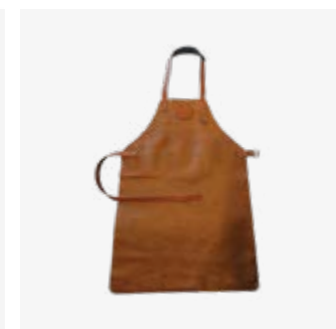

RECOMMENDED ACCESSORIES / EMPFOHLENES ZUBEHÖR

148 | Grill Round 100

170 | Pizza Oven 100

184 | Fire Guard Ring 100

206 | Oil Can

178 | Leather Apron Brown

200 | Spatula PRO

The design of the OFYR cooking units has
EU registration under no 002580431-0001/2
and no 003122373-0001.